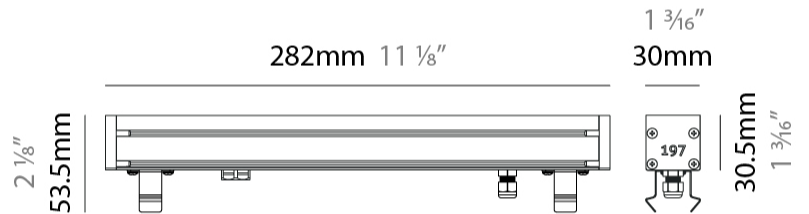

E12I0048- -

base number   Color   Lens
Temperature   Options

1. To build a product code in our configurator select the specify button on the base model # product page
2. To build a manual product code on this datasheet choose from the options listed below in blue font and add the suffix to the base model #

GENERAL

Series: Slash 30
Brand: Unonovesette
Division: Exterior
Mounting Type: Recessed
Mounting Location: In-Ground
Subcategory: Wallwash

PHYSICAL

Shape: Rectangle
Length (mm): 282
Length (in): 11 ¹/₈
Width (mm): 30
Width (in): 1 ³/₁₆
Height (mm): 53.5
Height (in): 2 ¹/₈
Light Distribution: Adjustable / Direct
Weight (kg): 0.46
Weight (lbs): 1.014
Diffuser: Extra clear tempered 6mm
Fixture Finish: ANA
Fixture Material: Extruded Aluminum
Cable Details: IP68 30cm Cable with Easy Lock system

ELECTRICAL

Lamp Type: LED
Input Wattage (W): 7.6
Total Output Wattage (W): 6
Dimming: Non-Dimmable
Driver Included: No
Driver Location: Remote
Driver Type: Constant Voltage - Universal
Driver Class: Class 2
Input Voltage (V): 120 - 277
Output Voltage (V): 24
Upon Request: Phase Dimming (120Vac only) / 0-10V Dimming

LED

Color Temperature (*K): 2200 / 2700 / 3000 / 4000
Max. Delivered Lumen (lm): 640 (3000K)
CRI: >90 CRI
Lamp Life (hrs): 100000

OPTICAL

Optic*: 12 / 21 / 31 / 46 / 13x36
Adjustability: Tilt ±20°

RATINGS AND CERTIFICATIONS

Certified By: Certified for North American Standards
IP rating: IP67
IK Rating: IK06